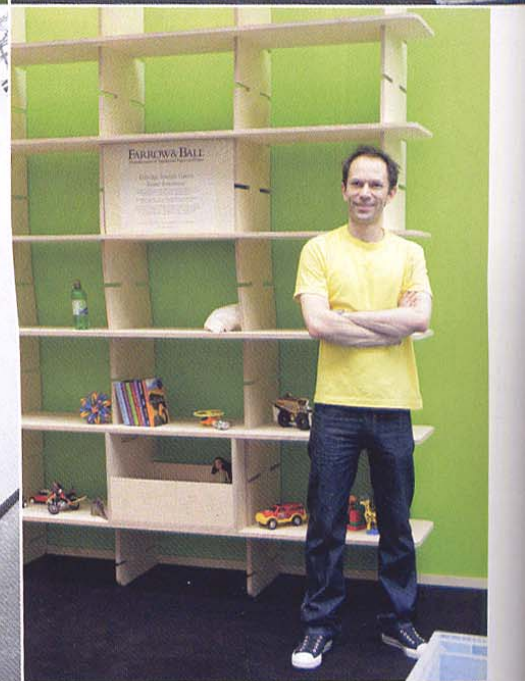

'We tried to show its different uses simultaneously in four ways,' explains Piers: 'A place to work; somewhere for children to play; an entertainment area; and an all-round storage space. "Anyroom; Everyroom" is architectural but instant: you can modify it to suit your environment whether that's an industrial conversion or a period house.'

Another function of Eldridge Smerin's room was to showcase the broad use of sustainable materials such as ply, felt, wool and rubber. The only piece of freestanding furniture was the iconic Sixties swinging rattan chair; all other furnishings were integral - pull-out felt-topped seating, a suspended felt magazine rack, a television platform and writing desk.

'This is a time when we are all questioning how we should be living and want to do something about it,' explains Nick. 'We all want to apply this to our living space in some profound way, and this room was a way of showing that dramatic houses with sophisticated interiors can still be ethical.'
Eldridge Smerin, 17 Calico Row, Plantation Wharf, SW11 (tel: 020-7228 2824, website: www.eldridgesmerin.com)

THIS PAGE Architects Piers (above) and Nick (left) fitting together their intricate birch-ply structure. The backdrop is painted in their signature shade of lime green

OPPOSITE TOP The textured felt furniture can be tucked away at a moment's notice

OPPOSITE BELOW Anne Kyyro Quinn's felt designs include this hanging magazine storage rack: a striking artistic statement in its own right that also acts as a moveable room divider

CONTACTS Joinery Opus Magnum (www.opusmagnum.co.uk) | Hanging chair Places and Spaces (www.placesandspace.com)