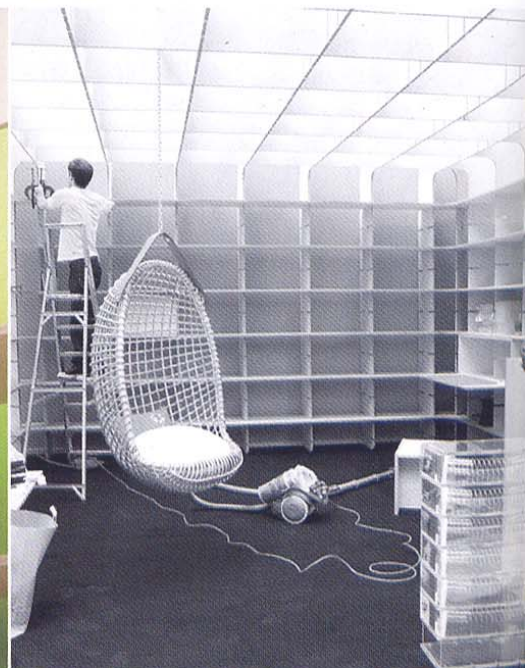

'We tried to show its different uses simultaneously in four ways,' explains Piers: 'A place to work; somewhere for children to play; an entertainment area; and an all-round storage space. "Anyroom; Everyroom" is architectural but instant: you can modify it to suit your environment whether that's an industrial conversion or a period house.'

Another function of Eldridge Smerin's room was to showcase the broad use of sustainable materials such as ply, felt, wool and rubber. The only piece of freestanding furniture was the iconic Sixties swinging rattan chair; all other furnishings were integral - pull-out felt-topped seating, a suspended felt magazine rack, a television platform and writing desk.

'This is a time when we are all questioning how we should be living and want to do something about it,' explains Nick. 'We all want to apply this to our living space in some profound way, and this room was a way of showing that dramatic houses with sophisticated interiors can still be ethical.'
Eldridge Smerin, 17 Calico Row, Plantation Wharf, SW11 (tel: 020-7228 2824, website: www.eldridgesmerin.com)

THIS PAGE Architects Piers (above) and Nick (left) fitting together their intricate birch-ply structure. The backdrop is painted in their signature shade of lime green

OPPOSITE TOP The textured felt furniture can be tucked away at a moment's notice

OPPOSITE BELOW Anne Kyyro Quinn's felt designs include this hanging magazine storage rack: a striking artistic statement in its own right that also acts as a moveable room divider

CONTACTS Joinery Opus Magnum (www.opusmagnum.co.uk) | Hanging chair Places and Spaces (www.placesandspace.com)